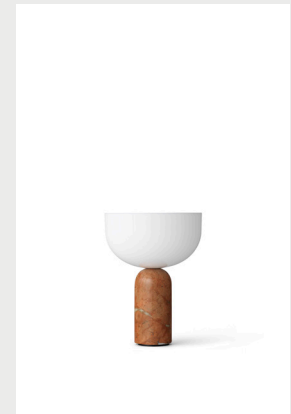

Item No: 21713
Variant: Breccia Pernice