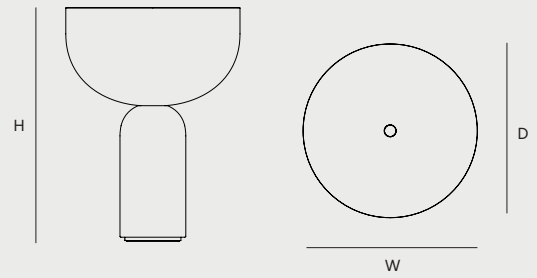

Dimensions

Height: 240 mm / 9.5"
Width: 180 mm / 7.1"
Depth: 180 mm / 7.1"
Cord Length: 2000 mm / 78.7"

Packaging Dimensions

Height: 300 mm / 11.8"
Width: 230 mm / 9.1"
Depth: 220 mm / 8.7"

Weight

11 kg / 2.4 lbs

Weight Incl Packaging

1.75 kg / 3.9 lbs