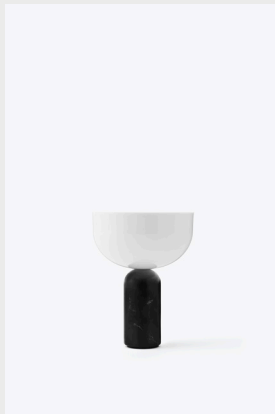

Versions

Item No: 21711
Variant: Black Marble