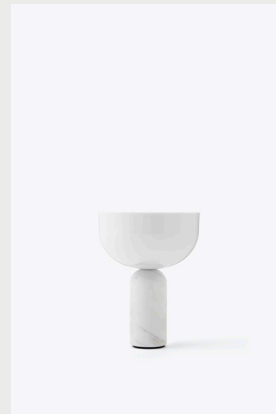

Item No: 21710
Variant: White Marble