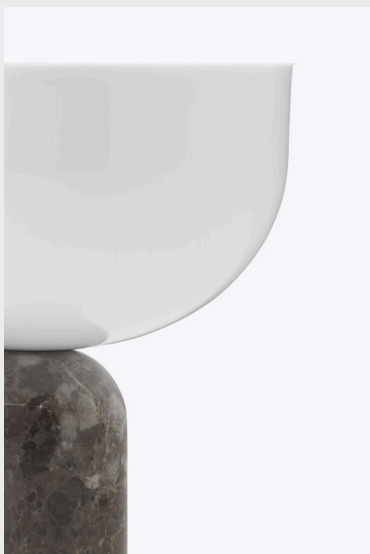

Kizu Portable Table Lamp

Balancing bold forms, the Kizu Table Lamp intrigues the eye with its sculptural composition, and this portable version of the lamp is no exception. Materials and expression are as we know them, but this cordless, smaller size is easy to move around where light is needed. With marble as the bearing element, the lamp obtains natural stability and the polished stone feels comfortable to the touch.

Product Type	Portable Table Lamp, Lighting
Designer	Lars Tornøe, 2022
About the Designer	Norwegian design Lars Tornøe works across the areas of furniture and product design with a sculpted simplicity. His work is understated but bold. Having graduated from the Bergen Academy of Art and Design in 2006, Lars has been named Norwegian Designer of the Year and had his work exhibited from Stockholm to Seoul.
Environment	Indoor
Country of Origin	China
Assembly Requirements	Preassembled
Material	The Kizu Portable Table Lamp is crafted from carefully chosen marble variants and features injection-molded plastic components. Manufactured in high-precision facilities, it is of quality construction. An integrated LED in the portable version ensures optimal lighting and efficient battery usage.
Light Source included	Yes
Cleaning & Care	Use a soft, dry cloth to remove the dust from the lamp. For deeper cleaning, dampen a cloth gently wipe the surface. If needed, use a mild detergent. Always test a small area first to ensure it does not damage the finish. After cleaning, use a dry cloth to wipe away moisture, since moisture can damage the material. Pay extra attention to the marble material while cleaning - Marble is a natural material, it is sensitive to liquids. If the liquid is not removed immediately, spilled liquids can leave a permanent stain.