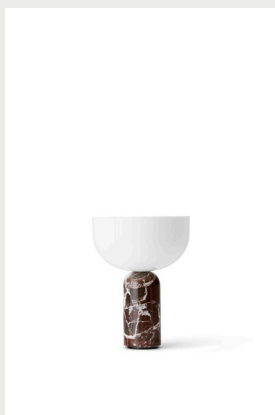

Item No: 21714
Variant: Rosso Levato