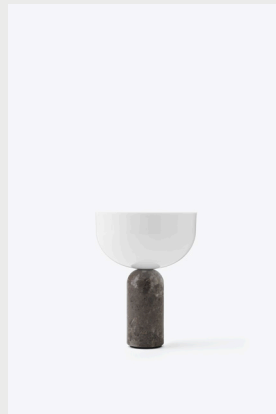

Item No: 21712
Variant: Gris Du Marais